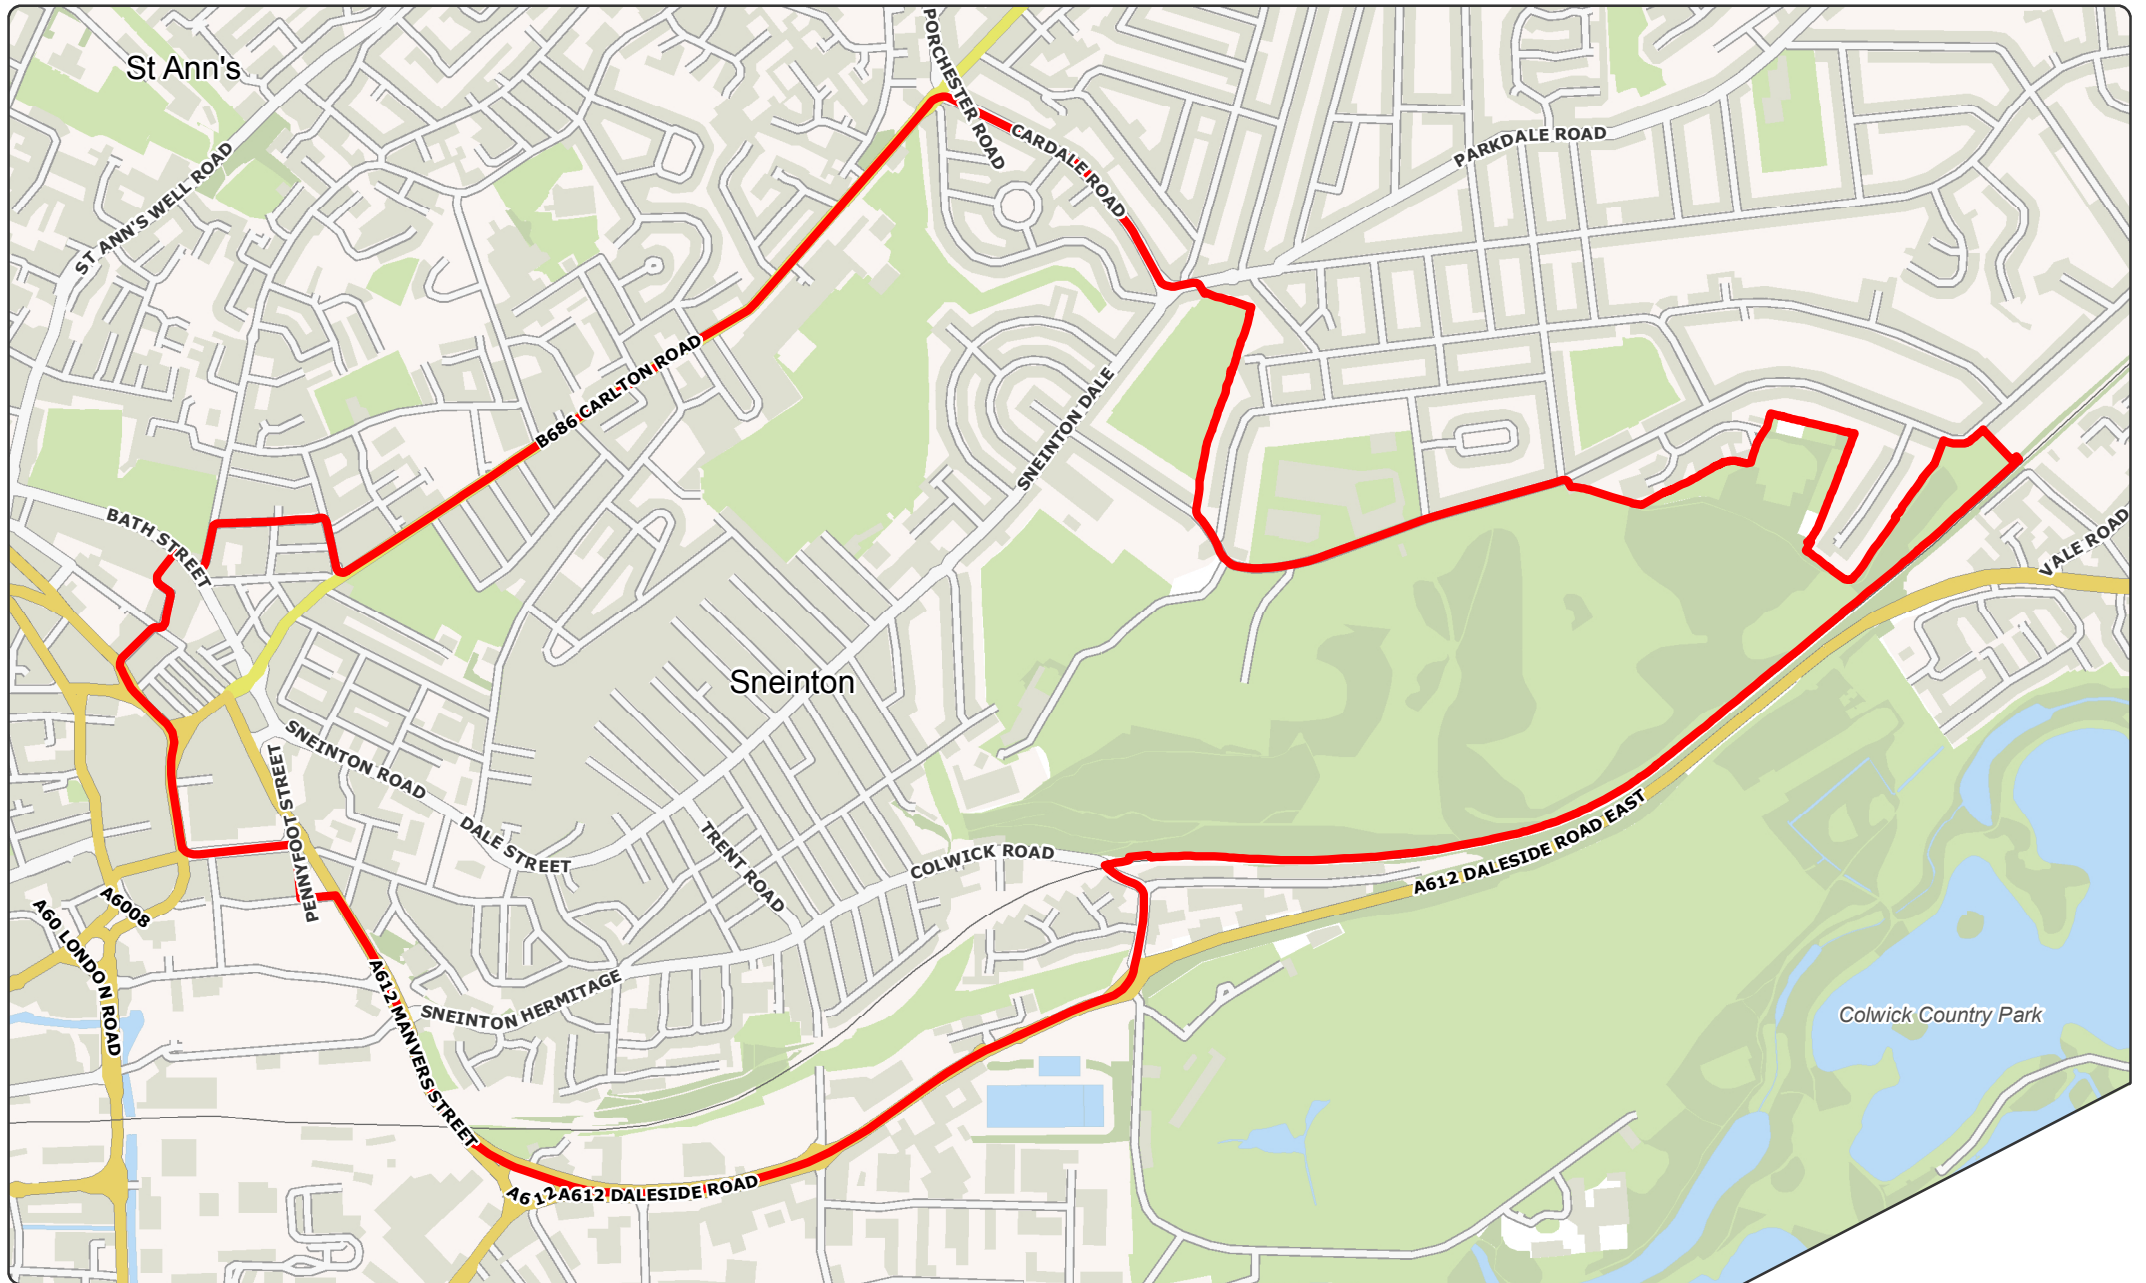

# Proposed Neighbourhood Area Boundary

Key

 Sneinton Neighbourhood Plan Boundary

© Crown copyright and database right 2014. Ordnance Survey Licence number 100019317.  
H:\Users\CityDevelopment\Policy\Hedite\SneintonNP\SNP.mxd HSD Planning Policy and Research 20/08/2014